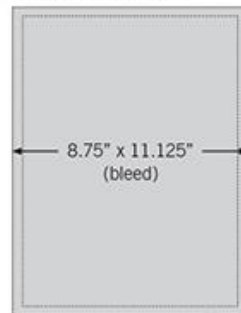

PUBLICATION SIZE

WIDTH HEIGHT

 Publication Trim Size	8.5"	10.875"
 Publication Bleed Size	8.75"	11.125"
 2-Page Spread w/Bleed	17.25"	11.125"
 Full Page w/Bleed	8.75"	11.125"
 Full Page w/out Bleed	7.25"	9.625"
 Half-Page Horizontal	7.25"	4.5"
 Half-Page Vertical	3.5"	9.625"
 Quarter-Page Vertical	3.25"	4.5"

All ads that bleed must have an 1/8" bleed on all sides. Please keep type and other ad elements that are not intended to bleed a 1/4" away from final trim line.

2-page spread with bleeds

Full-page with bleed

Full-page without bleed

1/2-page horizontal

1/2-page vertical