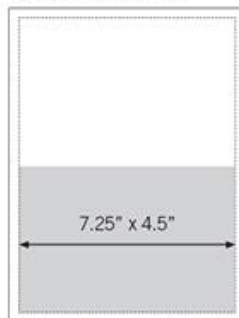

PUBLICATION SIZE

WIDTH HEIGHT

 Publication Trim Size	8.5"	10.875"
 Publication Bleed Size	8.75"	11.125"
 2-Page Spread w/Bleed	17.25"	11.125"
 Full Page w/Bleed	8.75"	11.125"
 Full Page w/out Bleed	7.25"	9.625"
 Half-Page Horizontal	7.25"	4.5"
 Half-Page Vertical	3.5"	9.625"
 Quarter-Page Vertical	3.25"	4.5"

All ads that bleed must have an 1/8" bleed on all sides. Please keep type and other ad elements that are not intended to bleed a 1/4" away from final trim line.

2-page spread with bleeds

Full-page with bleed

Full-page without bleed

1/2-page horizontal

1/2-page vertical